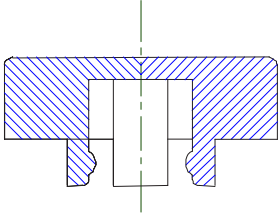

SCAP-21 (Square)

SCAP-22 (Circular)

SCAP-21

SCAP-22

SCAP-61

SCAP-62

HOW TO ORDER:

SCAP - □ □ □

Color:
 Y = Yellow K = Black
 B = Blue G = Green
 R = Red S = Salmon
 I = Ivory GY = Grey

Type:
 1 = Square
 2 = Circular

2 = 12x12
 6 = 6x6

Operation Temperature Range: -40°C ~ +85°C
 Storage Temperature Range: -40°C ~ +85°C