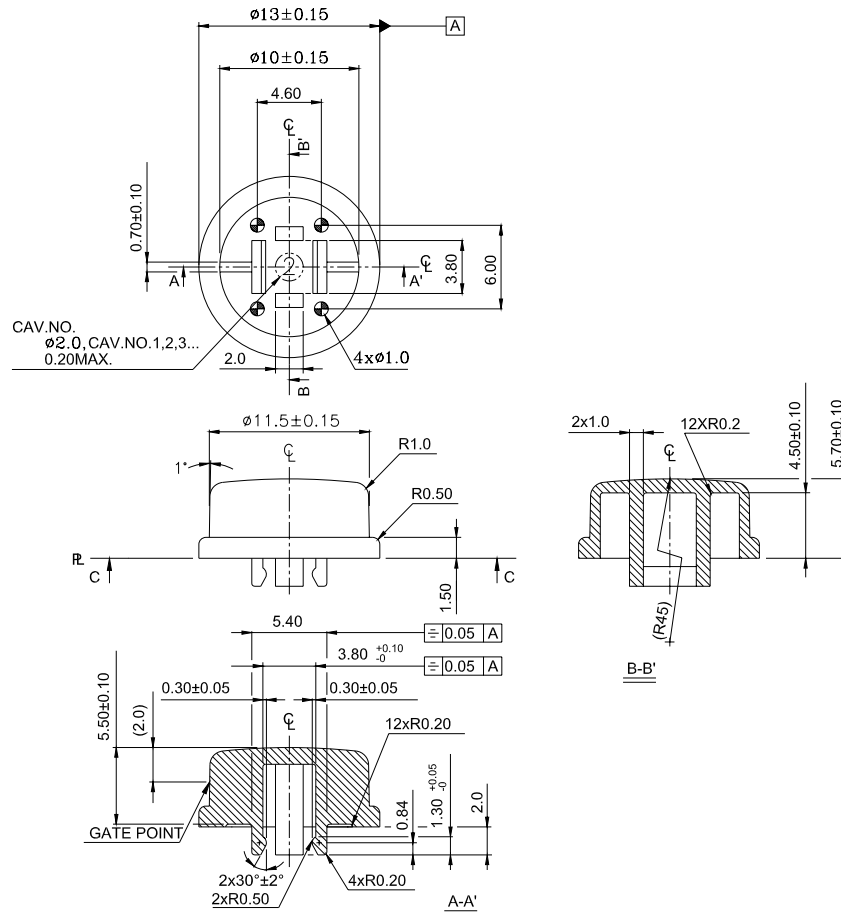

SCAP-21 (Square)

SCAP-22 (Circular)

SCAP-21

SCAP-22

SCAP-61

SCAP-62

HOW TO ORDER:

SCAP - □ □ □

Color:
 Y = Yellow K = Black
 B = Blue G = Green
 R = Red S = Salmon
 I = Ivory GY = Grey

Type:
 1 = Square
 2 = Circular

2 = 12x12
 6 = 6x6

Operation Temperature Range: -40°C ~ +85°C
 Storage Temperature Range: -40°C ~ +85°C