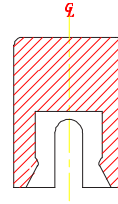

SCAP-21 (Square)

SCAP-22 (Circular)

SCAP-21

SCAP-22

SCAP-61

SCAP-62

HOW TO ORDER:

SCAP - □ □ □

Color:
 Y = Yellow K = Black
 B = Blue G = Green
 R = Red S = Salmon
 I = Ivory GY = Grey

Type:
 1 = Square
 2 = Circular

2 = 12x12
 6 = 6x6

Operation Temperature Range: -40°C ~ +85°C
 Storage Temperature Range: -40°C ~ +85°C