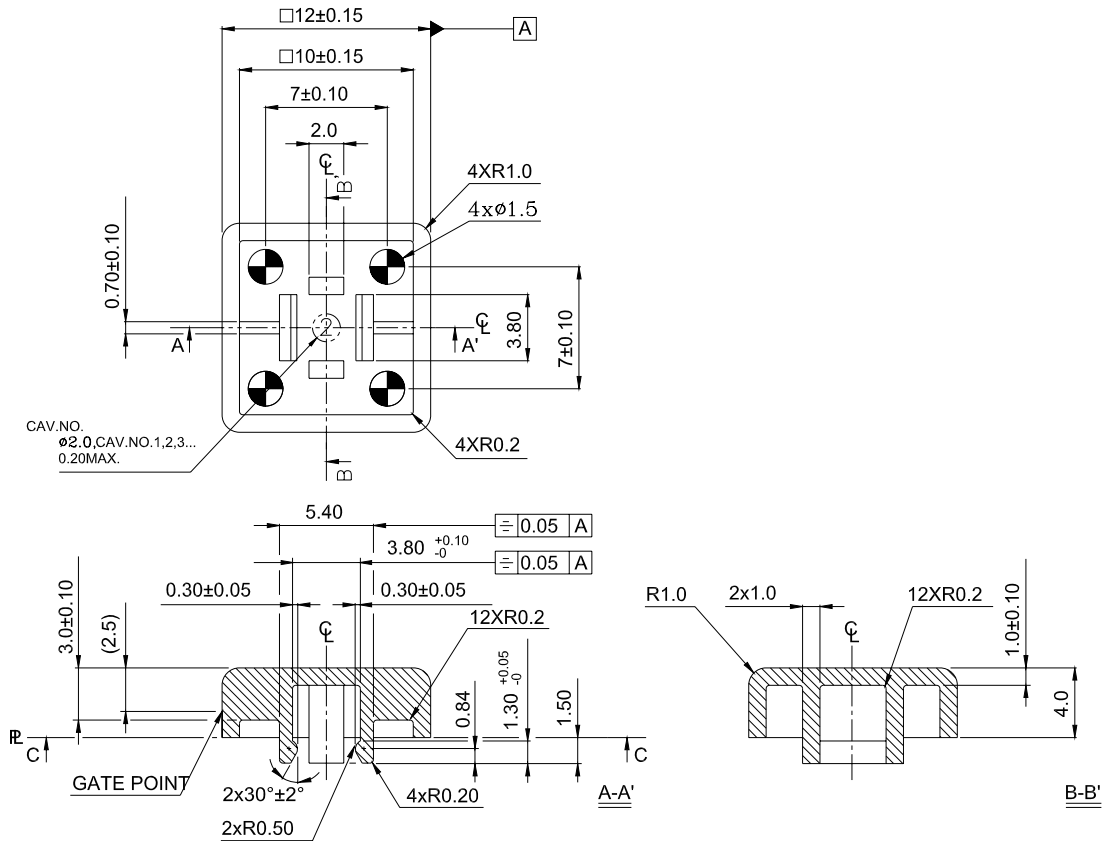

SCAP-21 (Square)

SCAP-22 (Circular)

SCAP-21

SCAP-22

SCAP-61

SCAP-62

HOW TO ORDER:

SCAP - □ □ □

Color:
 Y = Yellow K = Black
 B = Blue G = Green
 R = Red S = Salmon
 I = Ivory GY = Grey

Type:
 1 = Square
 2 = Circular

2 = 12x12
 6 = 6x6

Operation Temperature Range: -40°C ~ +85°C
 Storage Temperature Range: -40°C ~ +85°C