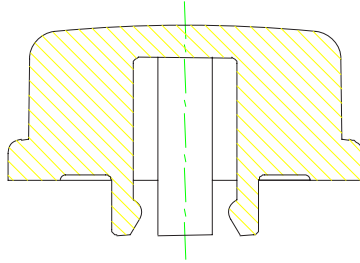

SCAP-21 (Square)

SCAP-22 (Circular)

SCAP-21

SCAP-22

SCAP-61

SCAP-62

HOW TO ORDER:

SCAP - □ □ □

Color:
 Y = Yellow K = Black
 B = Blue G = Green
 R = Red S = Salmon
 I = Ivory GY = Grey

Type:
 1 = Square
 2 = Circular

2 = 12x12
 6 = 6x6

Operation Temperature Range: -40°C ~ +85°C
 Storage Temperature Range: -40°C ~ +85°C