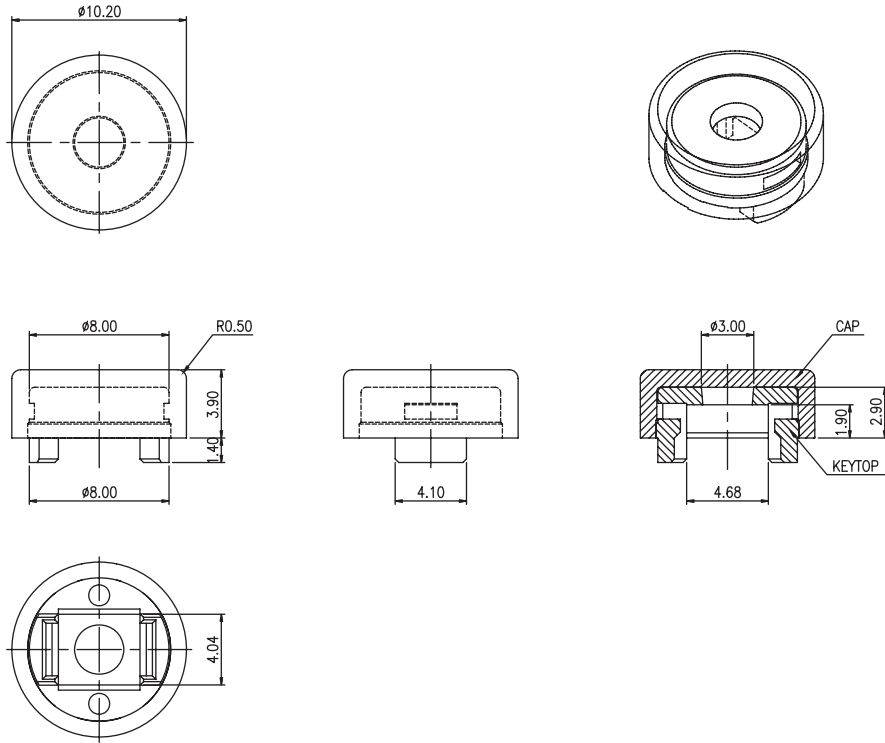

SCAPL-2

SCAPL-1

HOW TO ORDER:

SCAPL - □ □

Color:
Y = Yellow
B = Blue
R = Red
I = Ivory
K = Black
G = Green
S = Salmon

Type:
1 = Square 10mm
2 = Circular 10mm