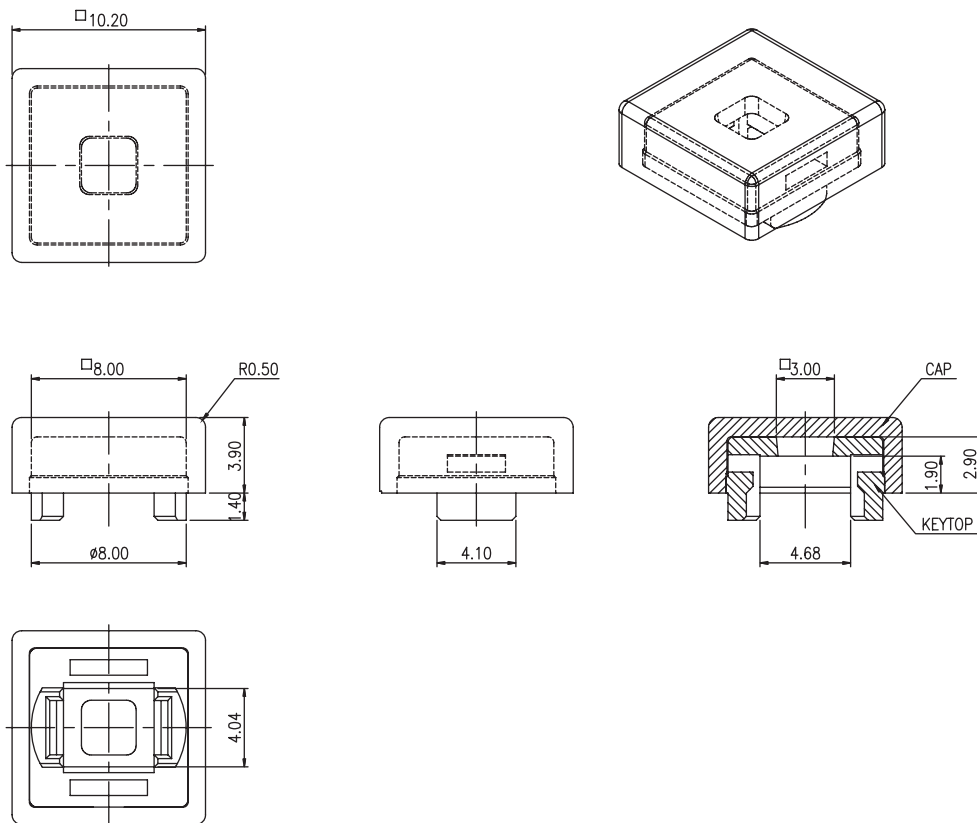

SCAPL-2

SCAPL-1

HOW TO ORDER:

SCAPL - □ □

Color:
Y = Yellow
B = Blue
R = Red
I = Ivory
K = Black
G = Green
S = Salmon

Type:
1 = Square 10mm
2 = Circular 10mm